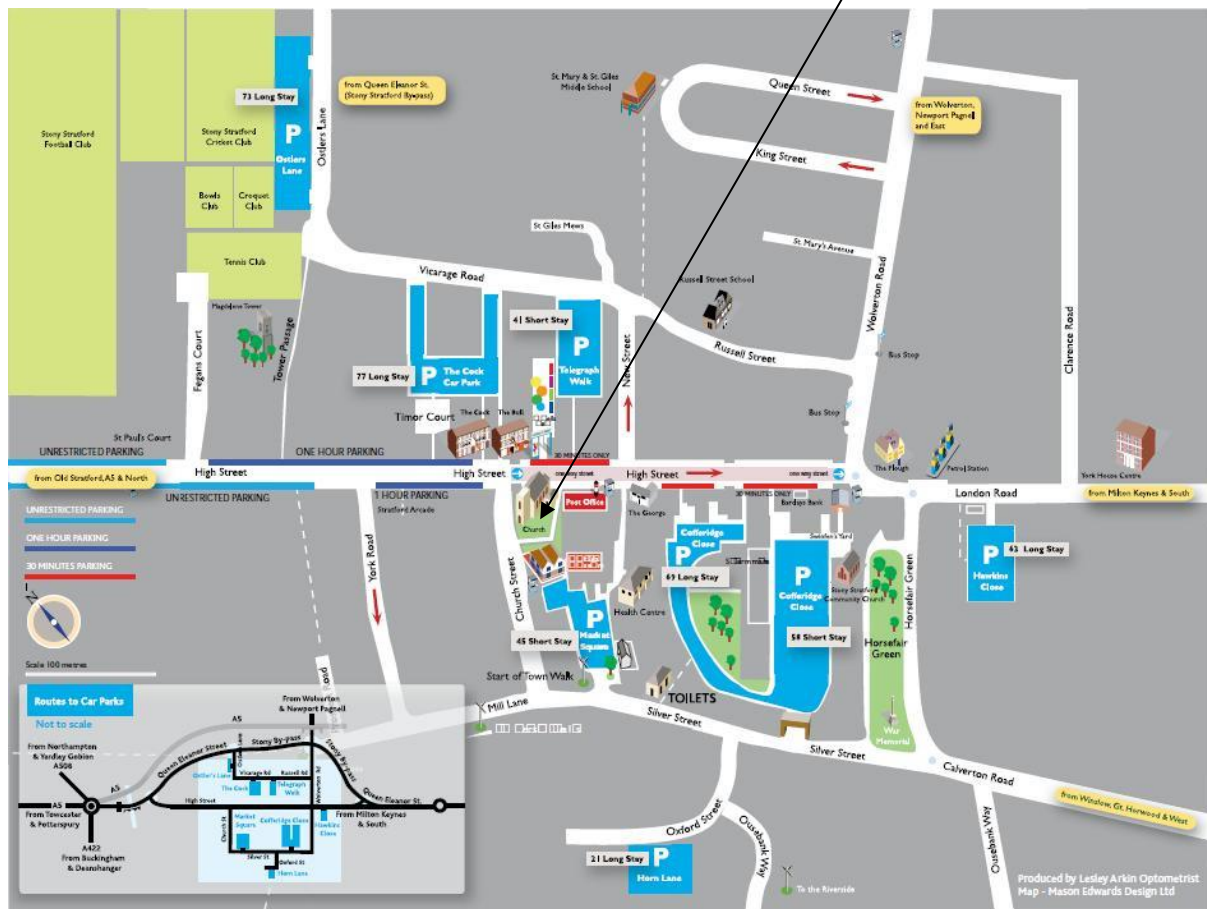

# Map showing location of St Mary & St Giles Church in Stony Stratford

Graphic Courtesy of Stony Stratford Business Association